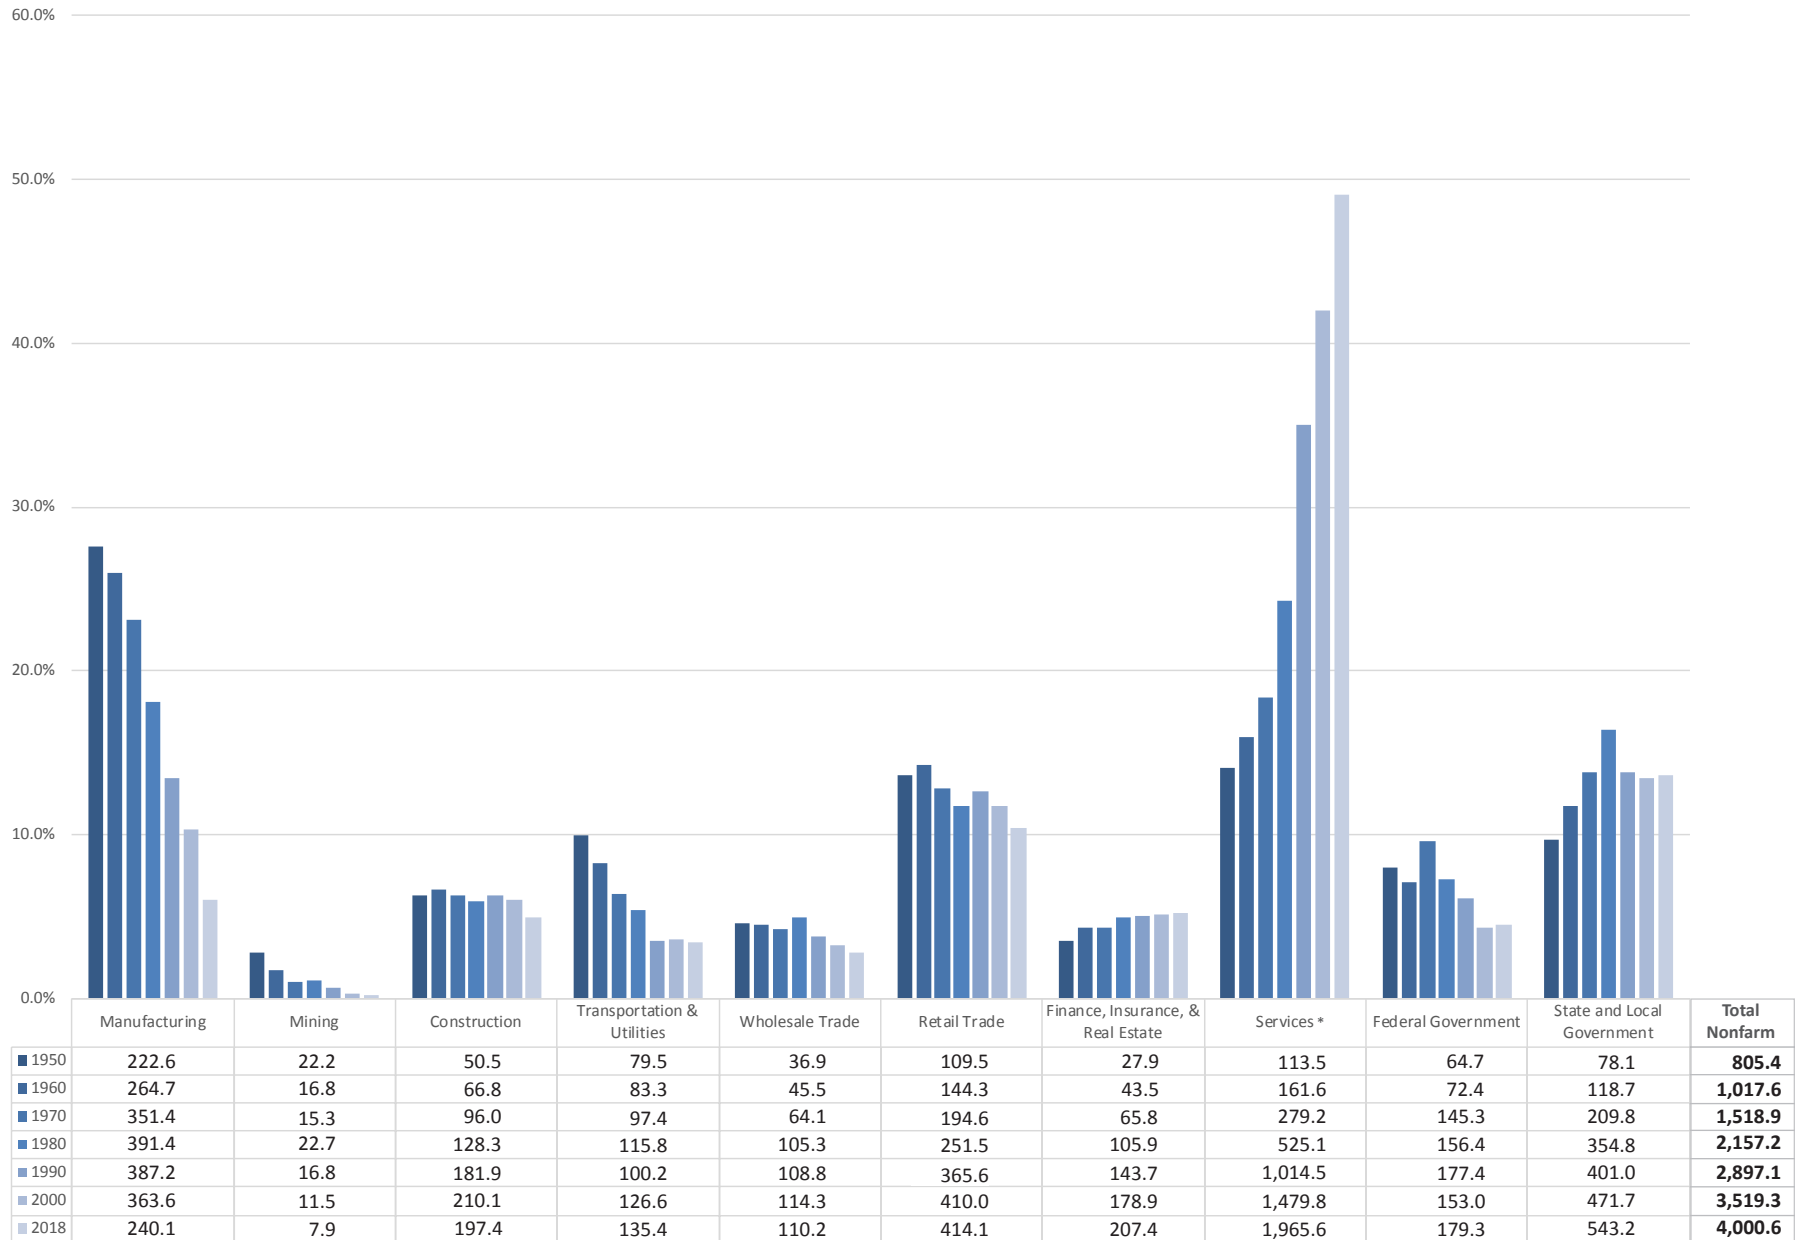

Virginia Distribution of Nonfarm Employment from 1950 - 2018

(Not Seasonally Adjusted, Annual Averages)

Note: Employment in thousands. For 1950-1980, Printing and Publishing was subtracted from Manufacturing and added to Services; Restaurants were subtracted from Retail Trade and added to Services.