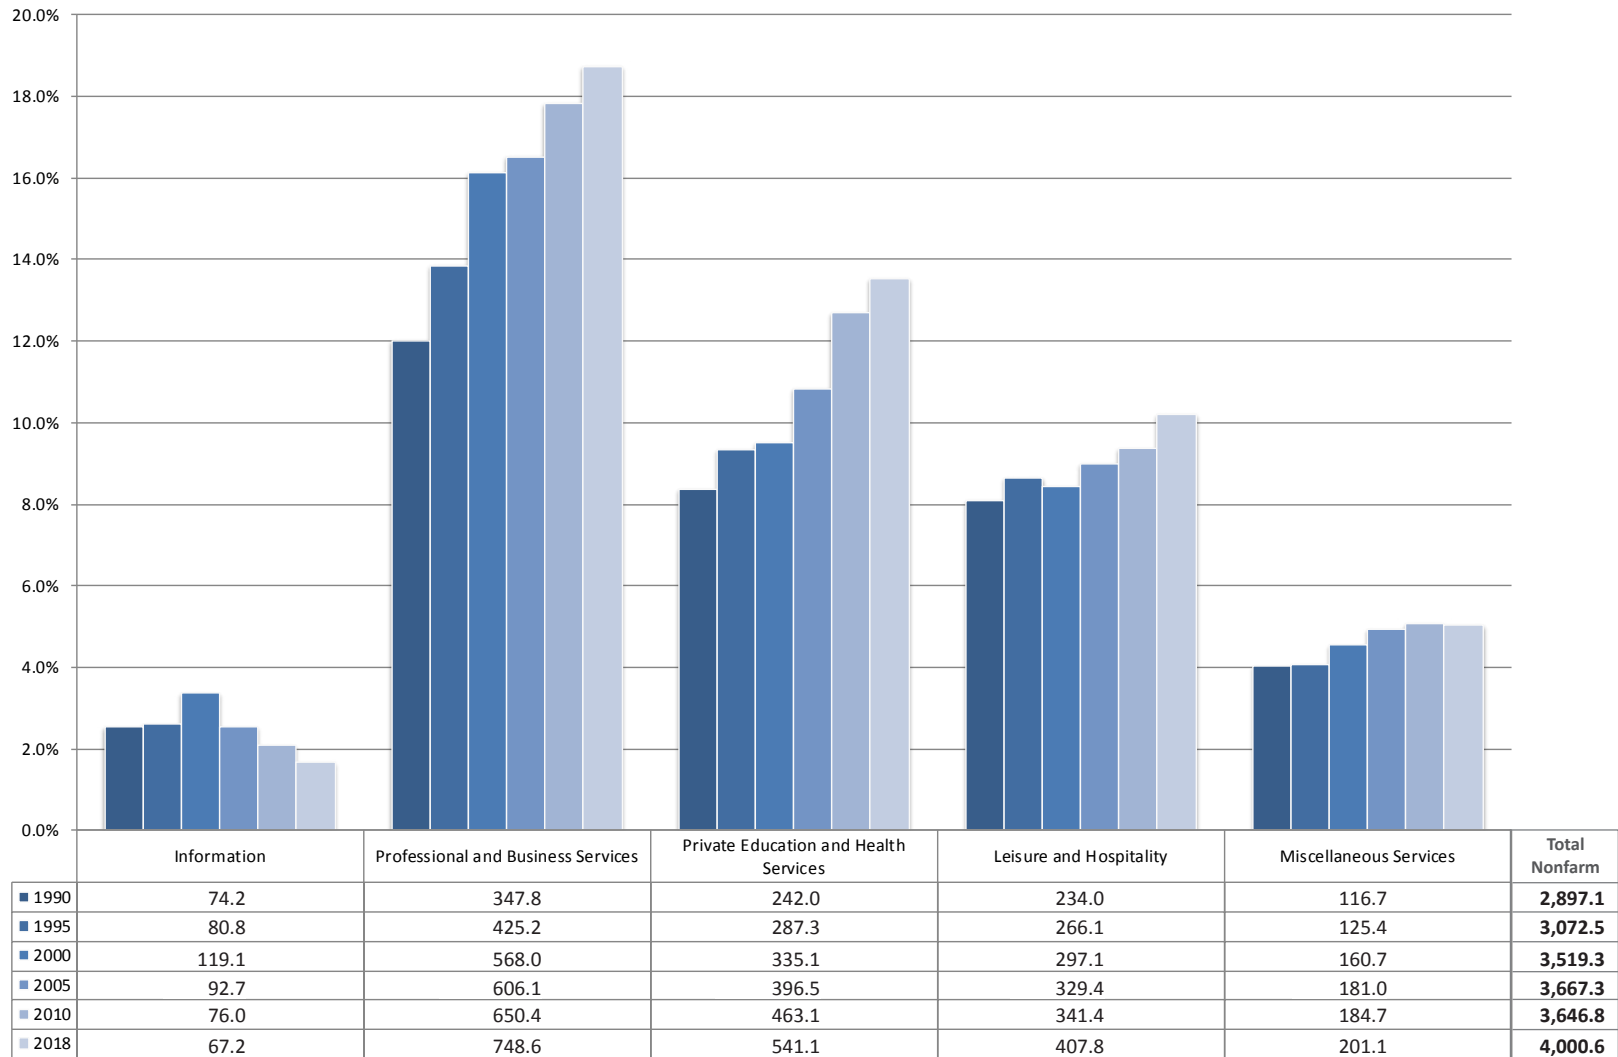

Virginia Distribution of Nonfarm Employment from 1950 - 2018

(Not Seasonally Adjusted, Annual Averages)

Note: Employment in thousands. For 1950-1980, Printing and Publishing was subtracted from Manufacturing and added to Services; Restaurants were subtracted from Retail Trade and added to Services.

*Detailed break-out of the Services Industry on back.

For more information, contact [Conrad Buckler, Economist](mailto:Conrad.Buckler@vec.virginia.gov) – Conrad.Buckler@vec.virginia.gov

Virginia Distribution of Service Industry Employment from 1990 - 2018